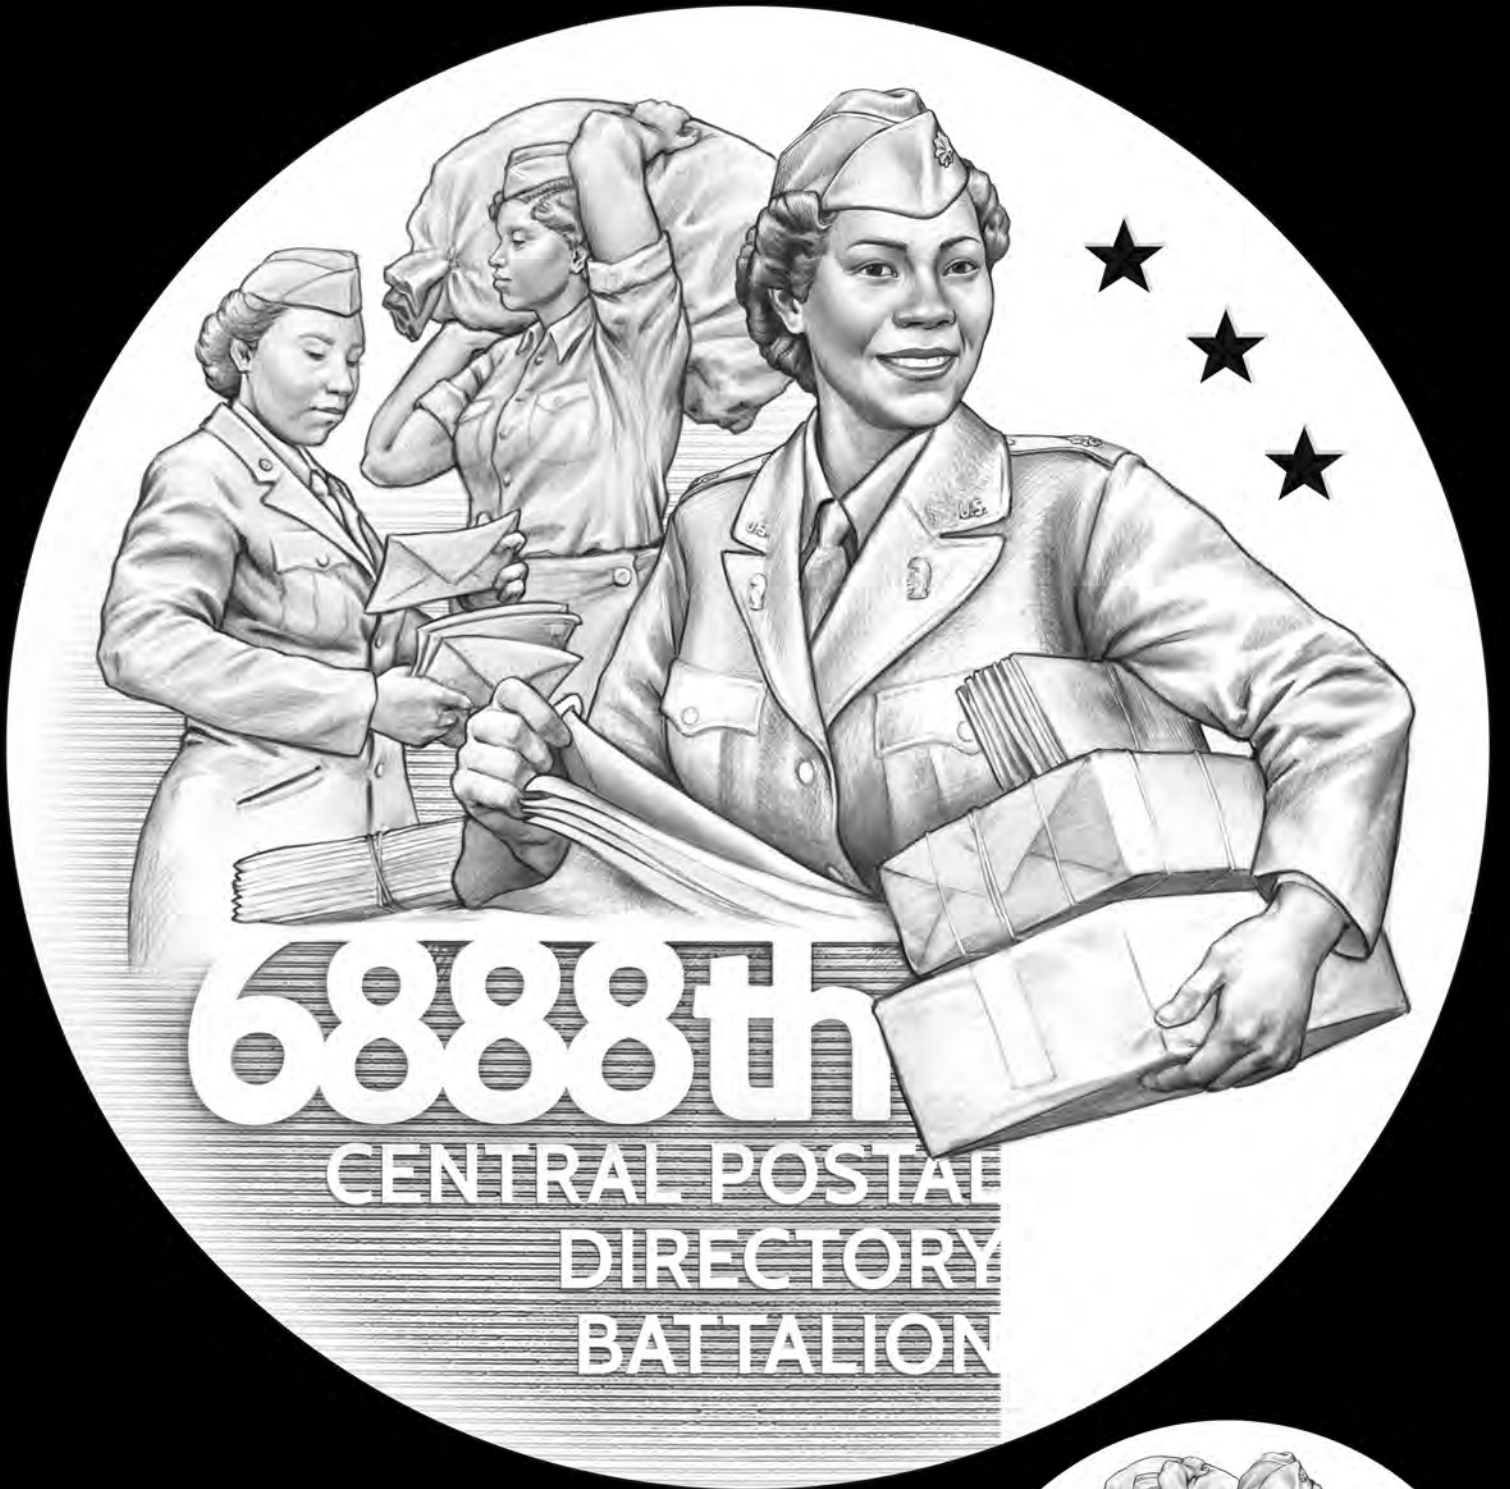

Six Triple Eight
Congressional Gold Medal
Candidate Designs

Six Triple Eight
Congressional Gold Medal
Candidate Obverse Designs

6888th
CENTRAL POSTAL
DIRECTORY
BATTALION

STE-O-01

6888th
CENTRAL POSTAL
DIRECTORY
BATTALION

STE-O-07

Six Triple Eight
Congressional Gold Medal
Candidate Reverse Designs

STE-R-01

STE-R-02

ENGLAND
FRANCE

NO MAIL, LOW MORALE

ENGLAND
FRANCE

NO MAIL, LOW MORALE